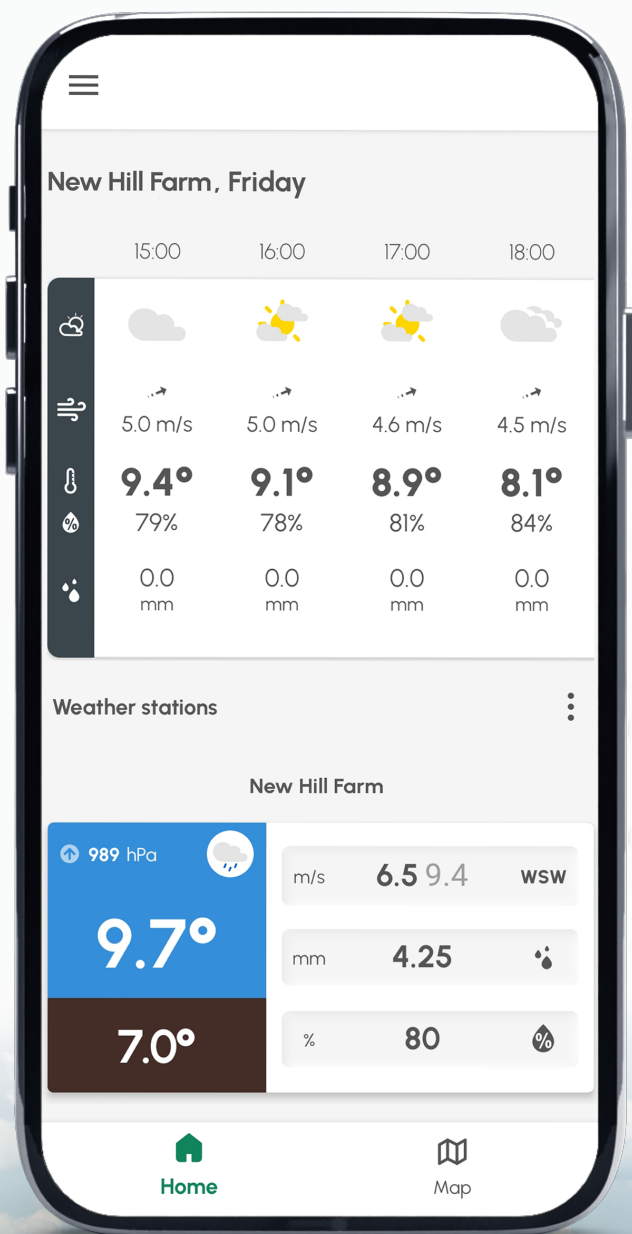

## Accurate weather data directly from your fields

Cordulus Farm Station provides you with a complete overview of the weather in your fields and makes it simple for you to make the right decisions in the right moments.

# Stay ahead of the weather

Get a complete overview of the weather on your fields. The wireless and solar-powered weather stations provide you with the possibility to measure the weather even on your farthest fields.

## Weather parameters

- Air temperature
- Wind speed
- Wind direction
- Precipitation
- Soil temperature
- Humidity
- Air pressure
- Solar radiation
- Cloud cover

# Weather data from your fields at your fingertips

Tailor your farming according to your local weather conditions with in-depth knowledge.