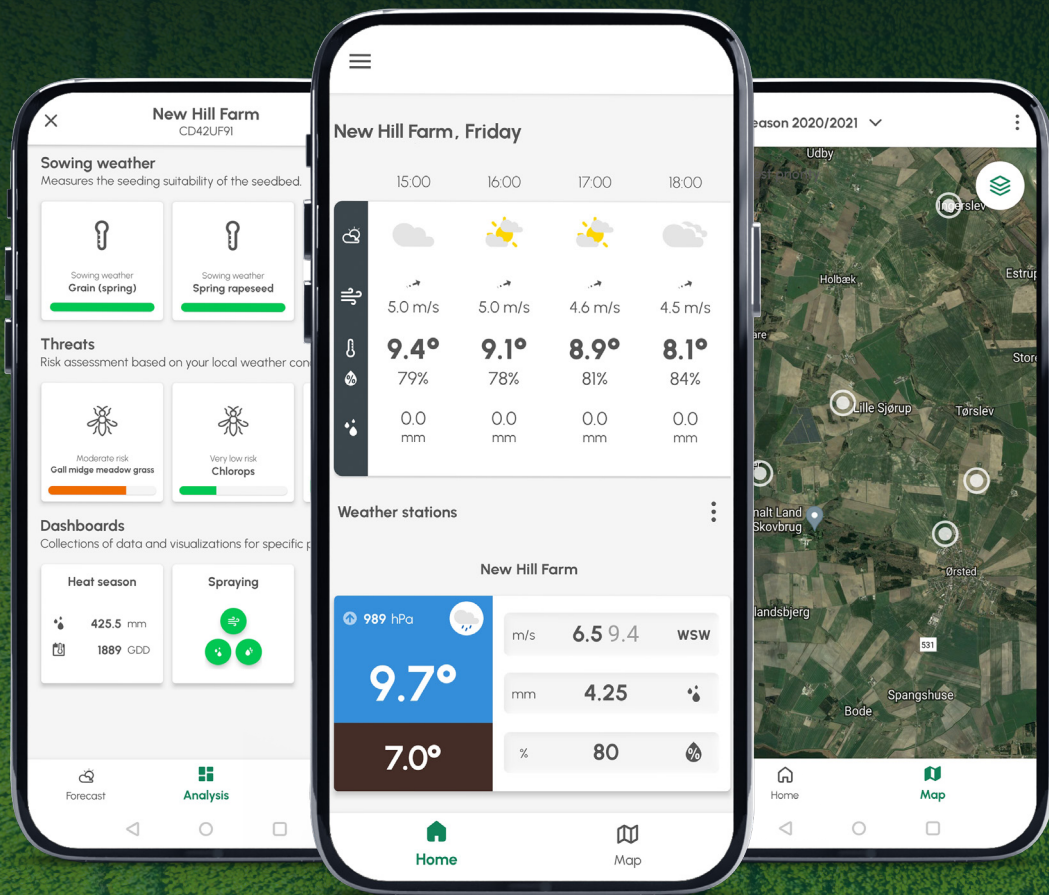

Join thousands of other farmers

www.cordulus.com/farm